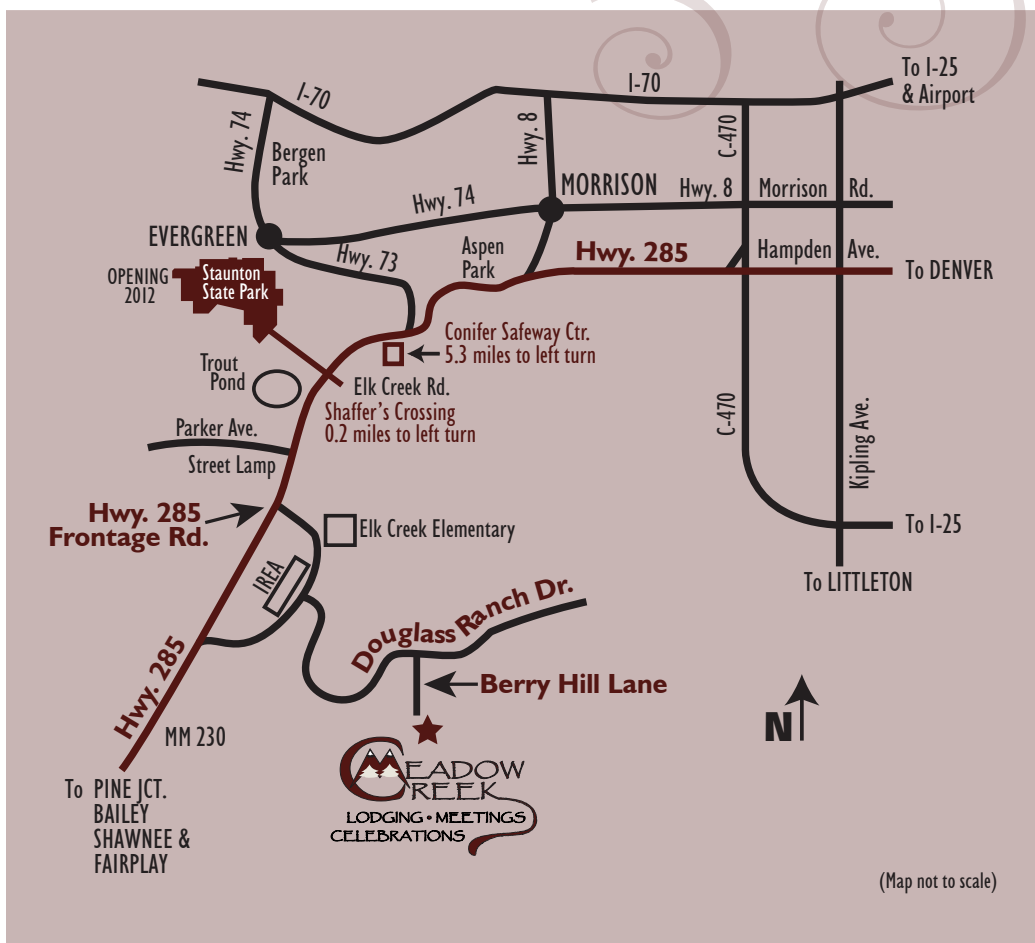

The Twisted Pines Pavilion at Meadow Creek

MOUNTAIN LODGE & EVENT CENTER

Meadow Creek
MOUNTAIN LODGE &
EVENT CENTER

13438 Berry Hill Lane
at Douglass Ranch Drive
Pine, CO 80470

303-838-4167

MeadowCreekBB.com