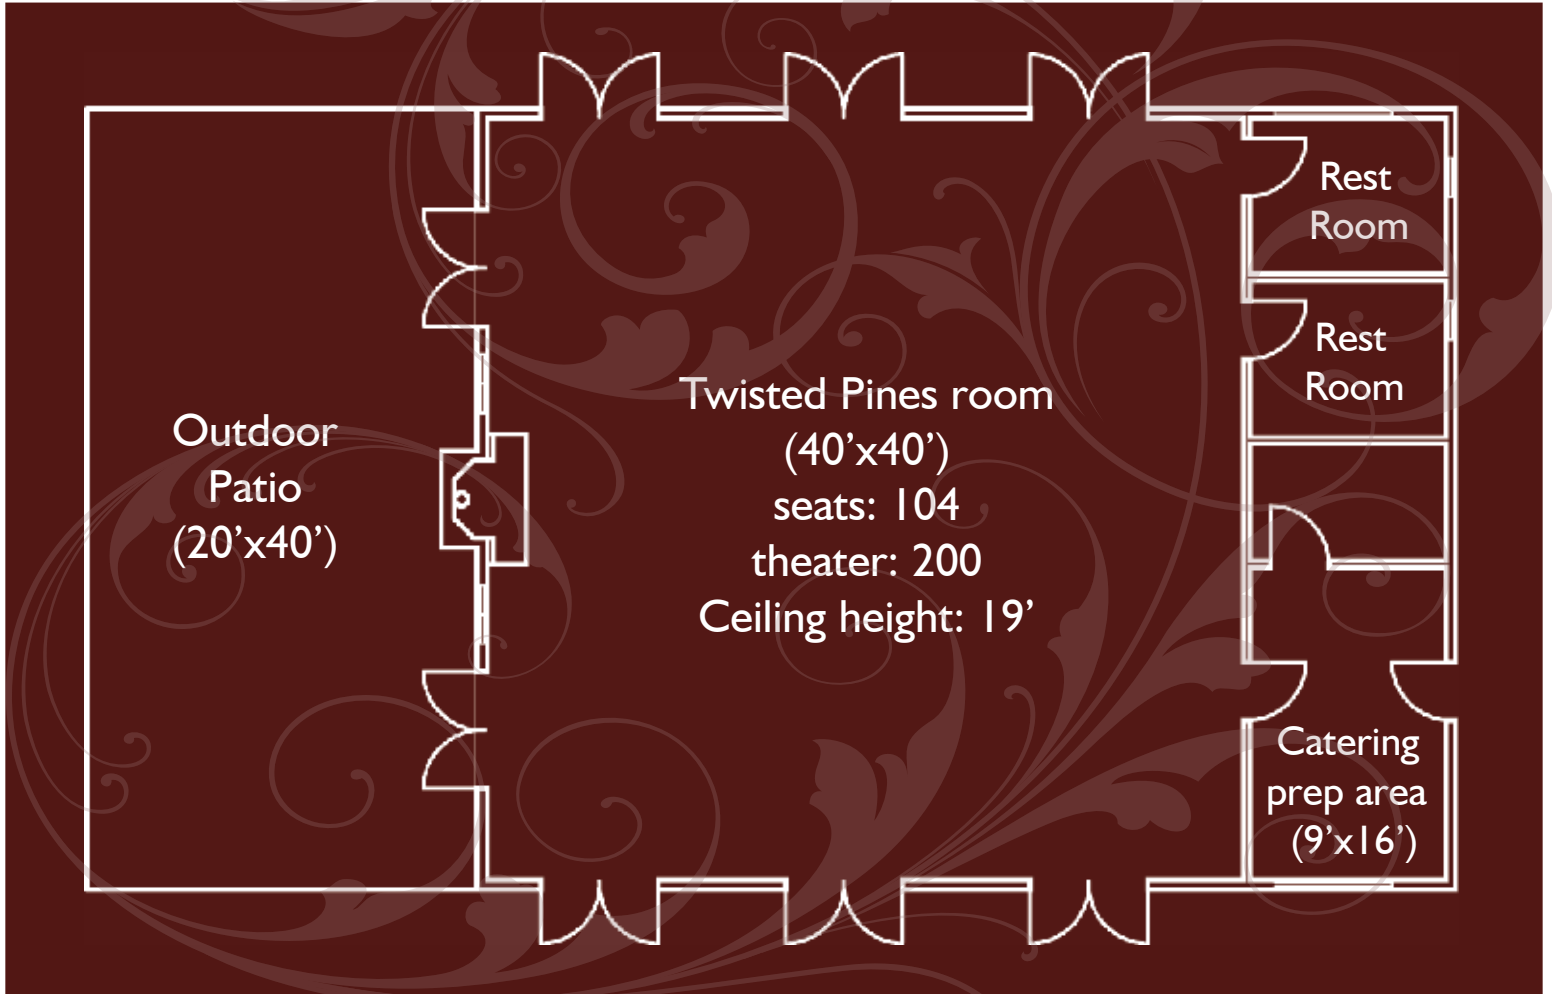

The Twisted Pines Pavilion at Meadow Creek

MOUNTAIN LODGE & EVENT CENTER

Meadow Creek
MOUNTAIN LODGE &
EVENT CENTER

13438 Berry Hill Lane
at Douglass Ranch Drive
Pine, CO 80470

303-838-4167

MeadowCreekBB.com